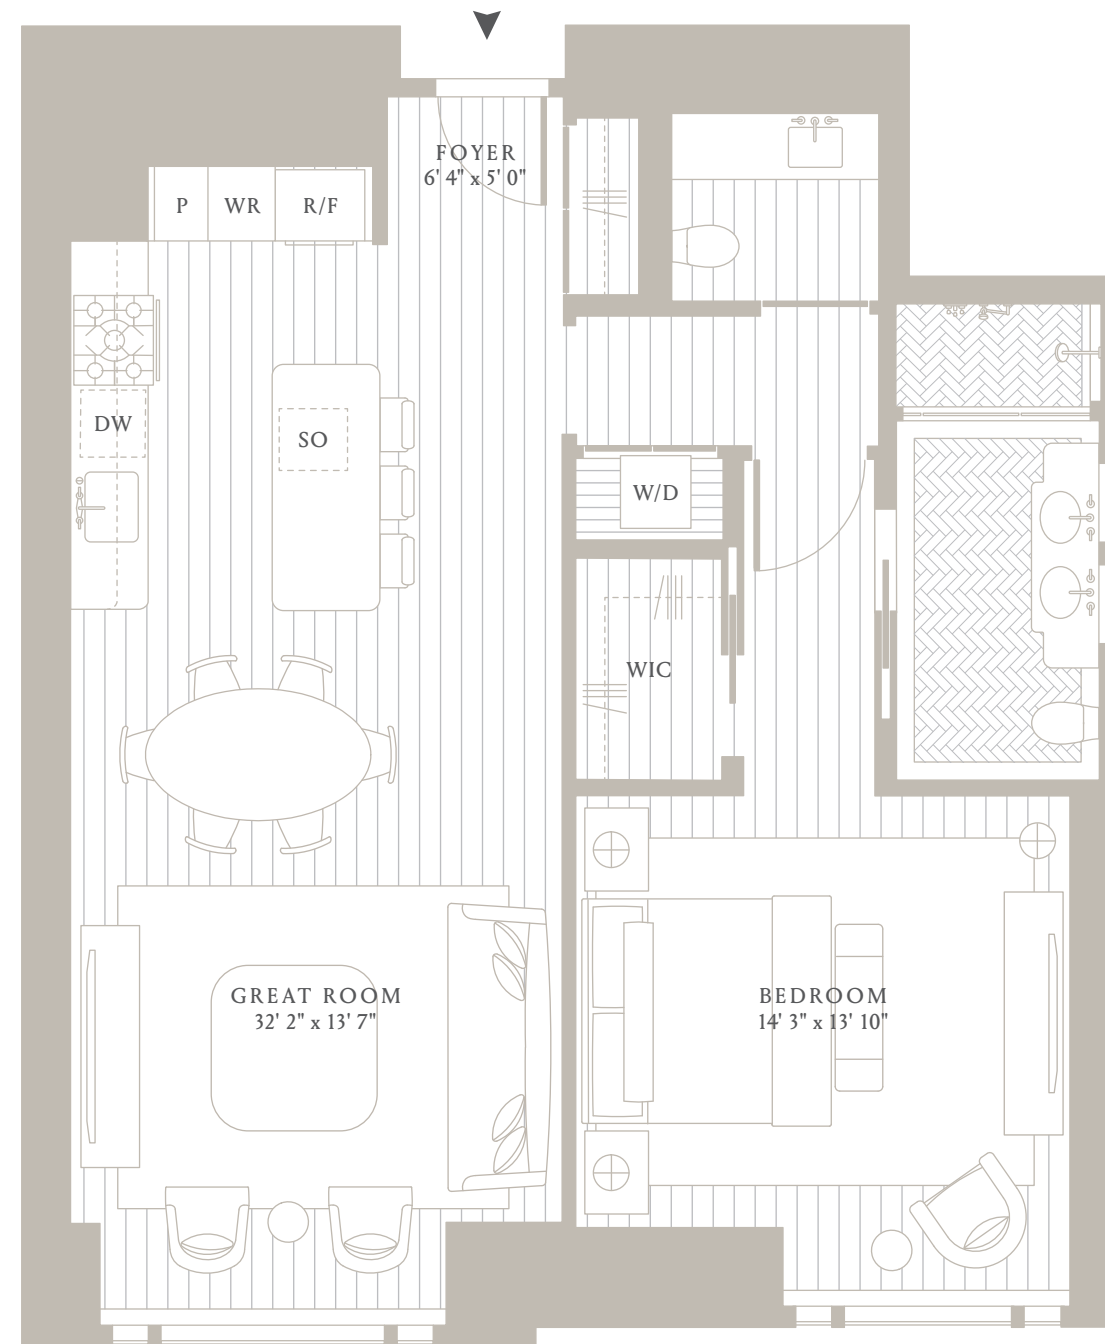

FIVE TWENTY FIFTH

42B

1 BEDROOM | 1 BATHROOM
1 POWDER ROOM
1,040 SF (96.6 SM)

Graciously proportioned great room
with south exposure

Open chef's kitchen

Primary bedroom with en-suite
four-fixture bath and walk-in closet

Powder room

Washer/dryer

SOUTH